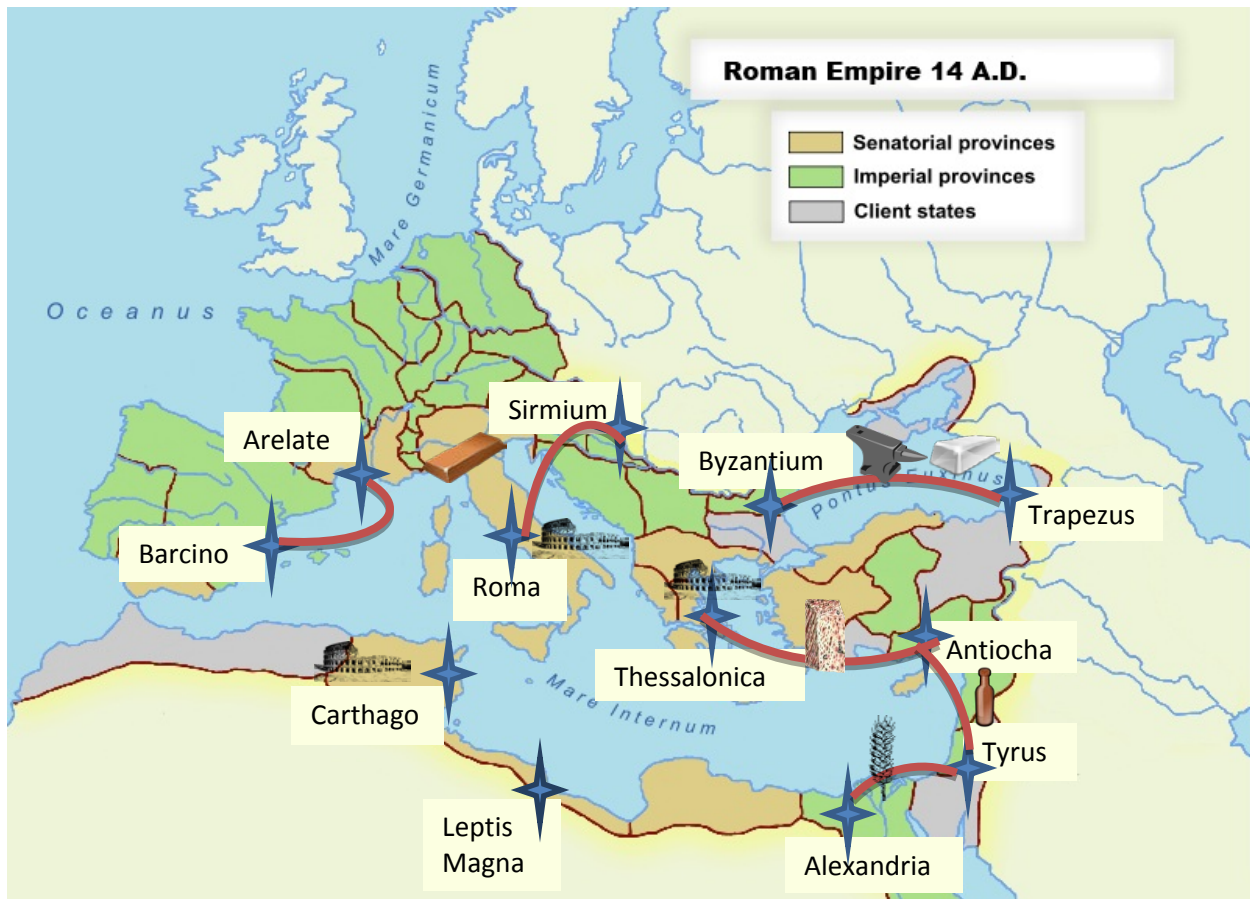

### Directions:

1. Ask your partner for the trade routes that either began or ended at the ports listed below, then, draw them on your map.
2. Also ask your partner what goods were traded along this route, then, draw the item on your map close to the trade route. Use the legend to draw your items.
3. Finally, ask your partner if there were any Roman entertainment centers along any of these trade routes and draw those in. Your partner will do the same. When you are all finished compare maps to see how accurate you both were in your descriptions!

### Trade Routes You Need:

1. Leptis Magna (2 routes needed from here)
2. Carthago
3. Alexandria
4. Arelate
5. Thessalonica

### Trade Goods Legend